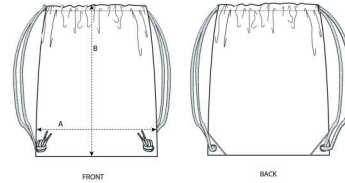

UNISEX / BORSE
GYM BAG

50 per
scatola

STAU763

Woven gym bag

Canvas
80% Cotone riciclato, 20% poliestere
300 GSM

- 37cm*43cm
- Heavy drawcords with knot and metal tipping at ends
- Gun metal eyelets
- Reinforcing triangles at bottom corners

NON APPLICABILE

OS

Guida alle taglie

WHITES

COLORS

ESSENTIAL HEATHERS

SIZES		OS
A	Width	37
B	Length	43
D1	Strap Length	46

Specifiche di stampa